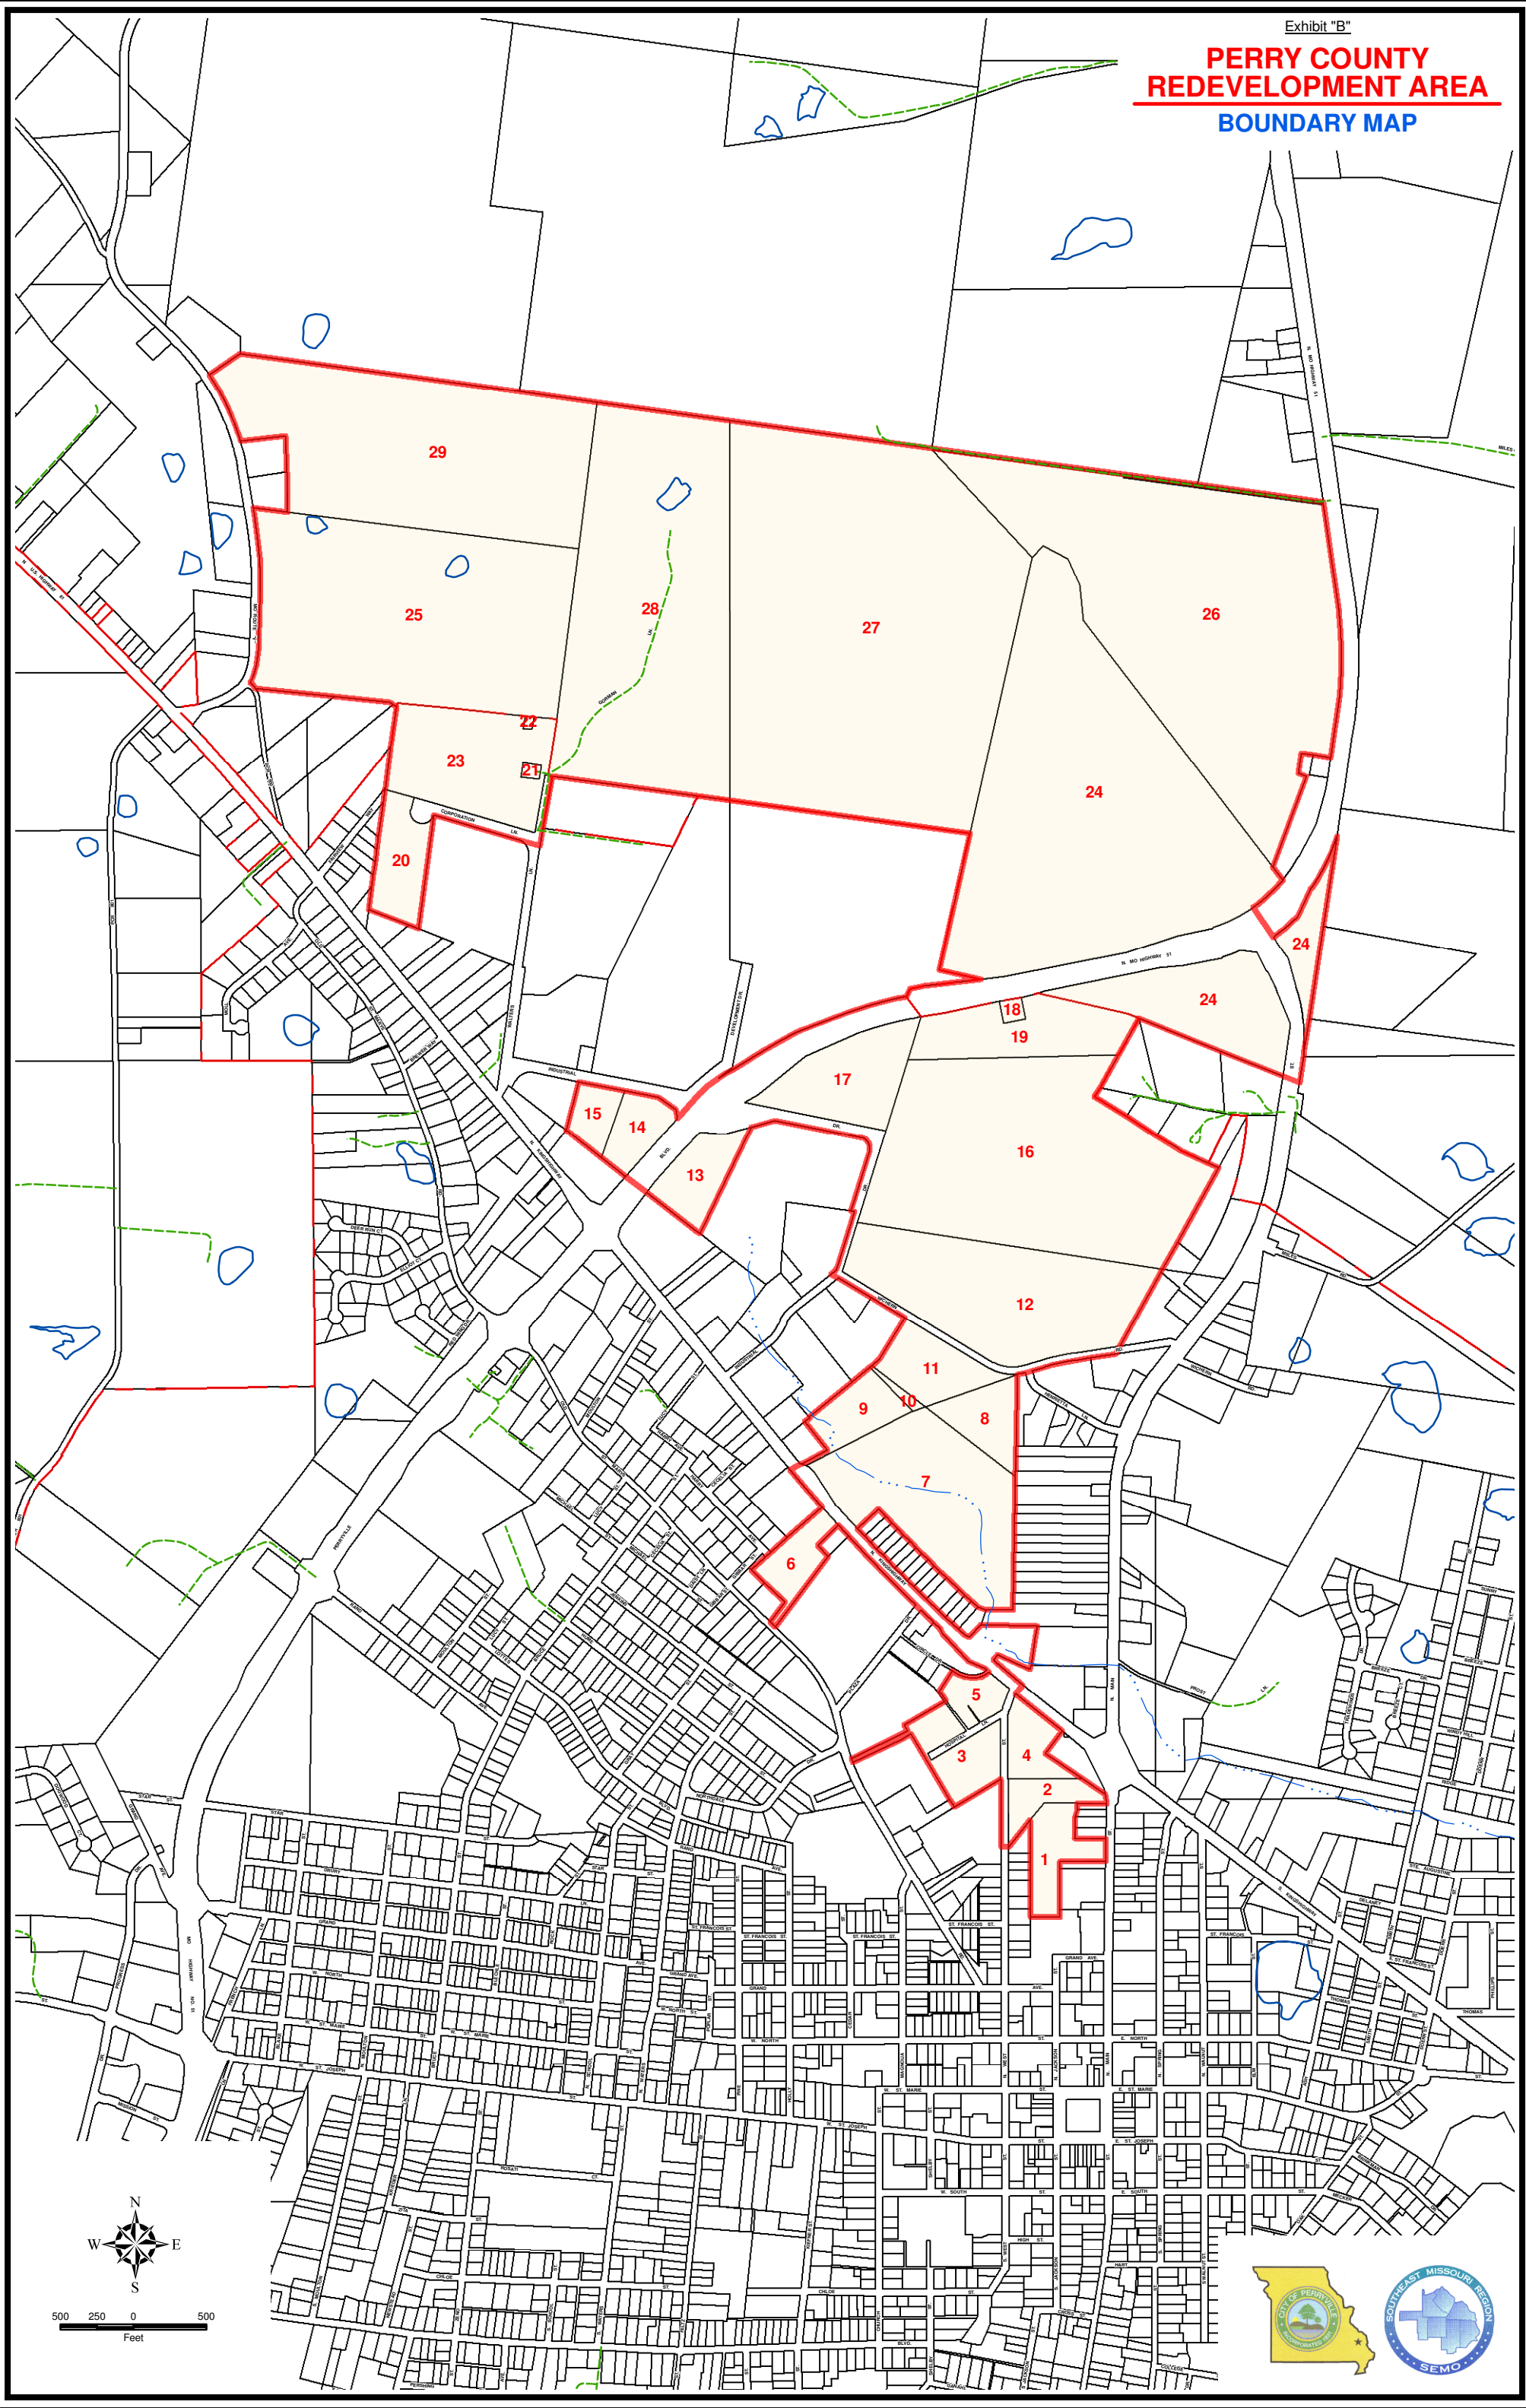

**PERRY COUNTY
REDEVELOPMENT AREA**
BOUNDARY MAP

500 250 0 500
Feet