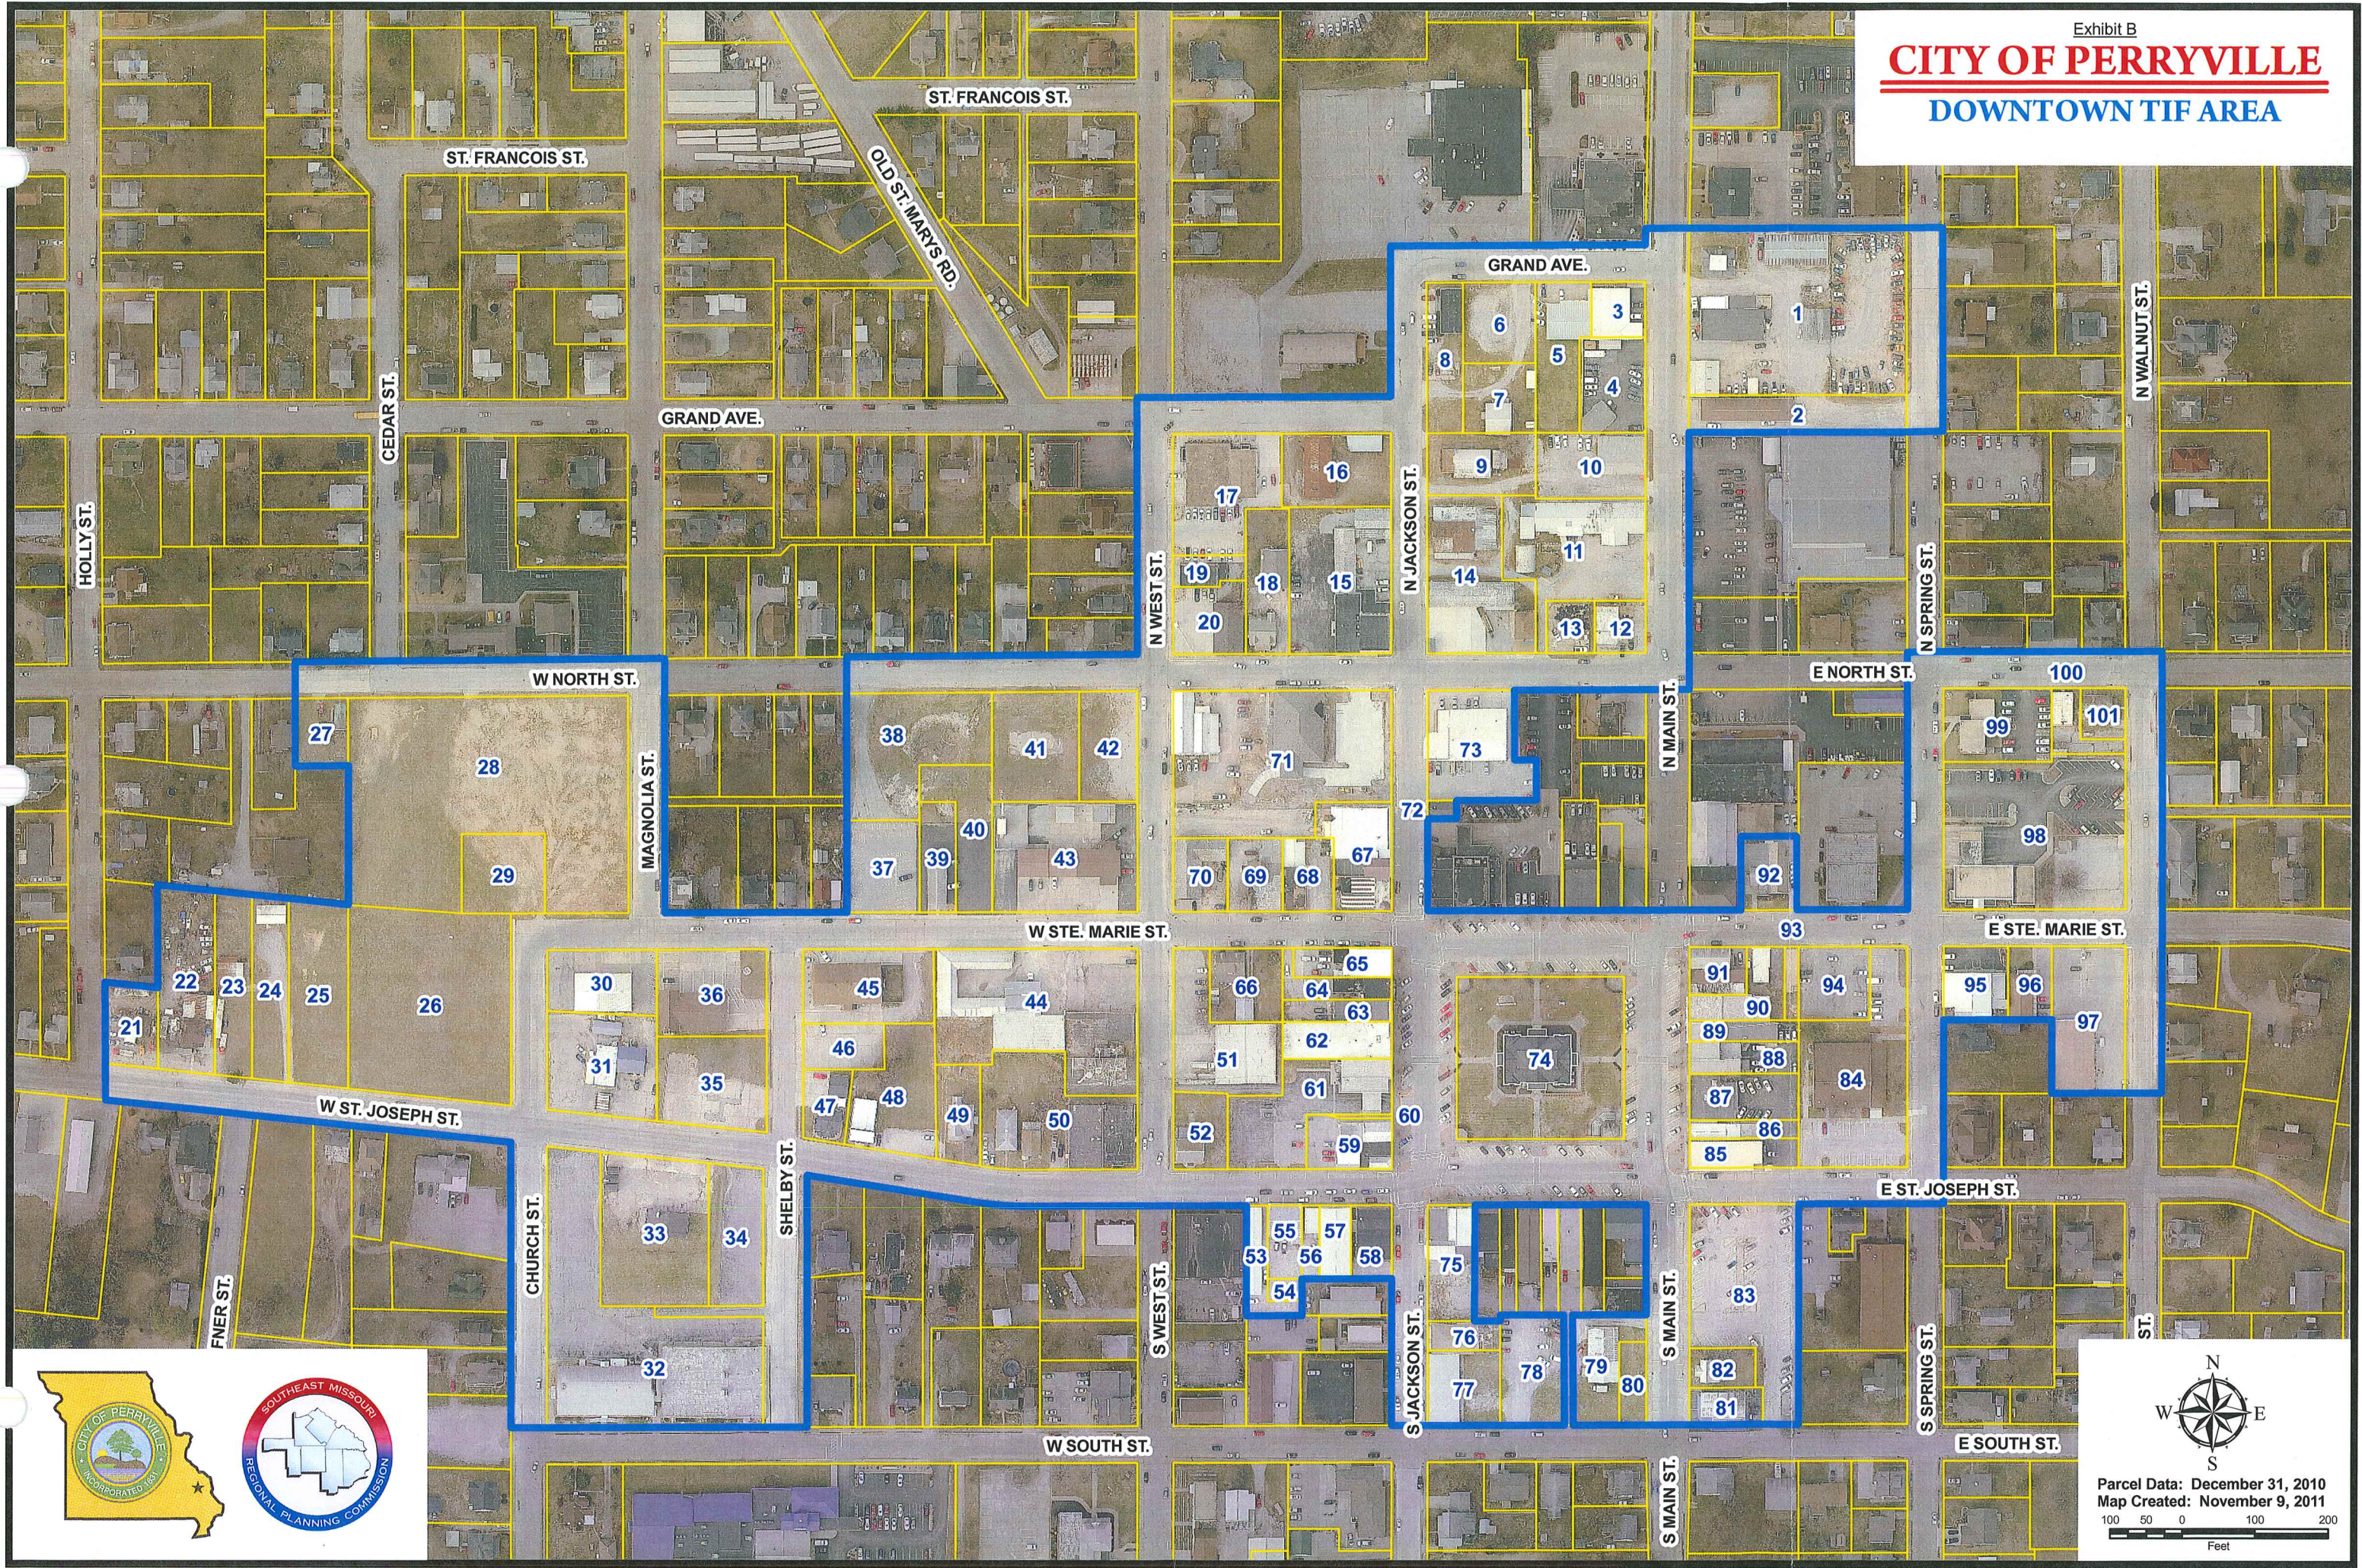

Exhibit B  
**CITY OF PERRYVILLE**  
DOWNTOWN TIF AREA

Parcel Data: December 31, 2010  
Map Created: November 9, 2011  
100 50 0 100 200  
Feet